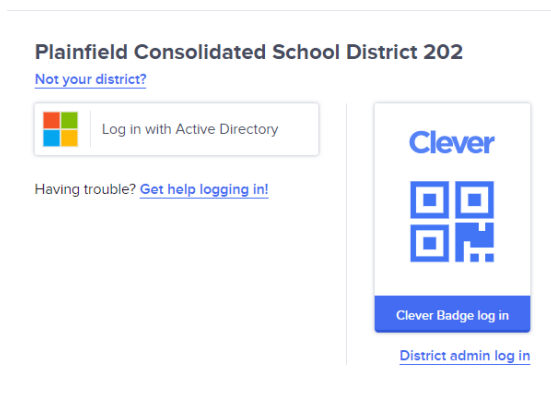

Select Log in with Active Directory