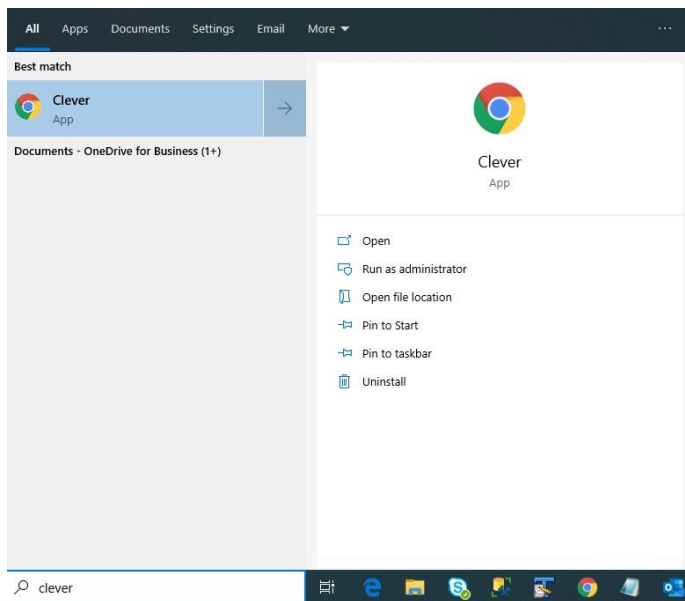

Clever

Clever brings all our district applications into one secure portal and provides single sign-on for everyone in the district.

Clever is available on our school website, <http://itms.psd202.org/>, but you can also access it through the search bar in the bottom left corner of your screen.

Find and launch Clever from the start menu or website.